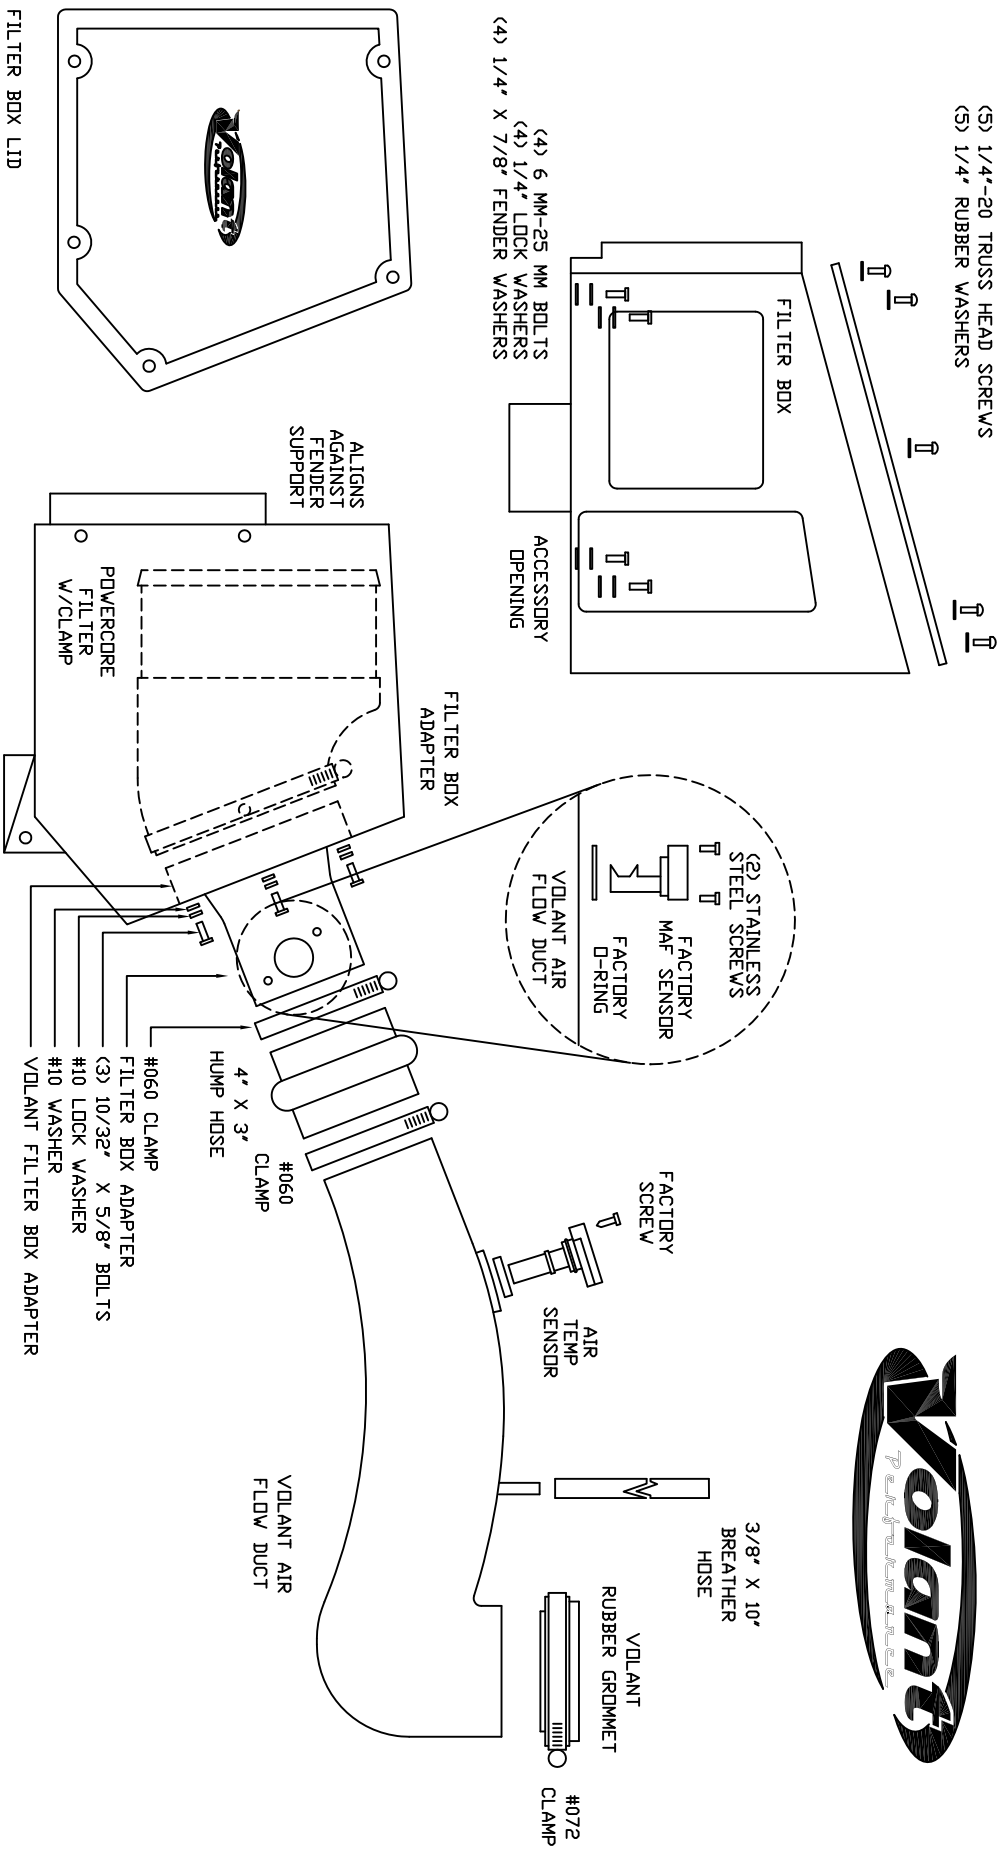

VOLANT COOL AIR INTAKES  
 PART NO.: 151606  
 INSTALLATION INSTRUCTIONS  
 WWW.VOLANT.COM  
 TECH SUPPORT: (909) 481-3888

151606 PARTS LIST					
1	VOLANT FILTER BOX	1	4" X 3" HUMPH HOSE	1	VOLANT RUBBER GROMMET
1	VOLANT FILTER BOX LTD	2	#060 CLAMPS	1	3/8" X 10" BREATHER HOSE
1	VOLANT FILTER BOX ADAPTER	1	#072 CLAMP	2	4 MM X 12 SS SCREWS
1	VOLANT AIR FLOW DUCT	4	6 MM-25 BOLTS	3	#10 LOCK WASHERS
1	POWERCORE FILTER W/CLAMP	3	10/32" X 5/8" BOLTS	3	#10 WASHERS
5	1/4"-20 TRUSS HEAD SCREWS	4	1/4" X 7/8" FENDER WASHERS		
5	1/4" RUBBER WASHERS	4	1/4" LOCK WASHERS		

NOTE: MUST REMOVE NEGATIVE BATTERY CABLE

VOLANT COOL AIR INTAKES  
 PART NO.: 35353  
 INSTALLATION INSTRUCTIONS  
 WWW.VOLANT.COM  
 TECH SUPPORT: (909) 481-3888

35353 PARTS LIST			
1	VOLANT RAM AIR SCDDP	4	1/4" LOCK WASHERS
2	#060 CLAMPS	1	6 MM NUT
1	3 3/4" X 6 1/2" SLEEVE	1	VOLANT 7057353534 BRACKET
3	1/4"-20 BOLTS	1	VOLANT 7057353531 BRACKET
1	6 MM BOLT	1	VOLANT 7057353533 BRACKET
3	1/4" WASHERS	1	VOLANT 7057353535 BRACKET
2	1/4" X 7/8" WASHERS	1	VOLANT 7057353533 BRACKET

FIGURE A.

FIGURE B.

FIGURE C.