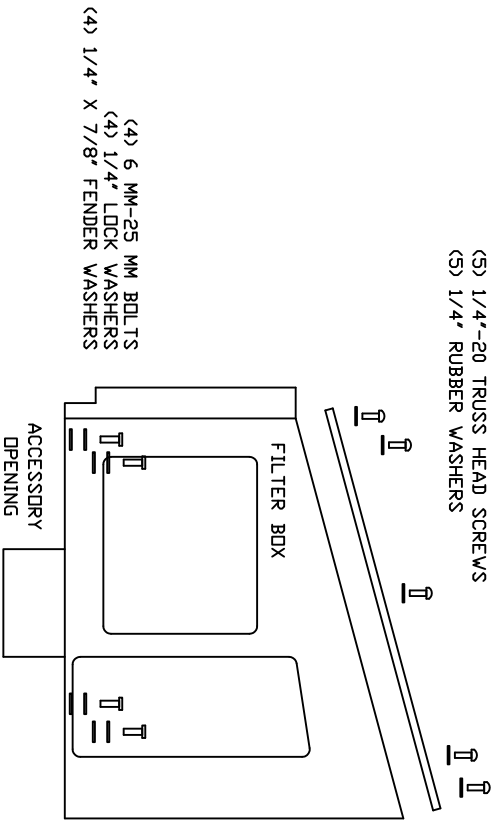

VOLANT COOL AIR INTAKES
 PART NO.: 154536
 INSTALLATION INSTRUCTIONS
 WWW.VOLANT.COM
 TECH SUPPORT: (909) 481-3888

		154536 PARTS LIST			
1	VOLANT FILTER BOX	1	4" X 3" HUMP HOSE	1	VOLANT RUBBER GROMMET
1	VOLANT FILTER BOX LID	2	#060 CLAMPS	1	3/8" X 10" BREATHER HOSE
1	VOLANT FILTER BOX ADAPTER	1	#072 CLAMP	2	4 MM X 12 SS SCREWS
1	VOLANT AIR FLOW DUCT	4	6 MM-25 BOLTS	3	#10 LOCK WASHERS
1	RAM FILTER W/CLAMP	3	10/32" X 5/8" BOLTS	3	#10 WASHERS
5	1/4"-20 TRUSS HEAD SCREWS	4	1/4" X 7/8" FENDER WASHERS		
5	1/4" RUBBER WASHERS	4	1/4" LOCK WASHERS		

NOTE: MUST REMOVE NEGATIVE BATTERY CABLE

VOLANT COOL AIR INTAKES
 PART NO.: 35353
 INSTALLATION INSTRUCTIONS
 WWW.VOLANT.COM
 TECH SUPPORT: (909) 481-3888

35353 PARTS LIST			
1	VOLANT RAM AIR SCDDP	4	1/4" LOCK WASHERS
2	#060 CLAMPS	1	6 MM NUT
1	3 3/4" X 6 1/2" SLEEVE	1	VOLANT 7057353534 BRACKET
3	1/4"-20 BOLTS	1	VOLANT 7057353531 BRACKET
1	6 MM BOLT	1	VOLANT 7057353533 BRACKET
3	1/4" WASHERS	1	VOLANT 7057353535 BRACKET
2	1/4" X 7/8" WASHERS	1	VOLANT 7057353533 BRACKET

FIGURE A.

FIGURE B.

FIGURE C.