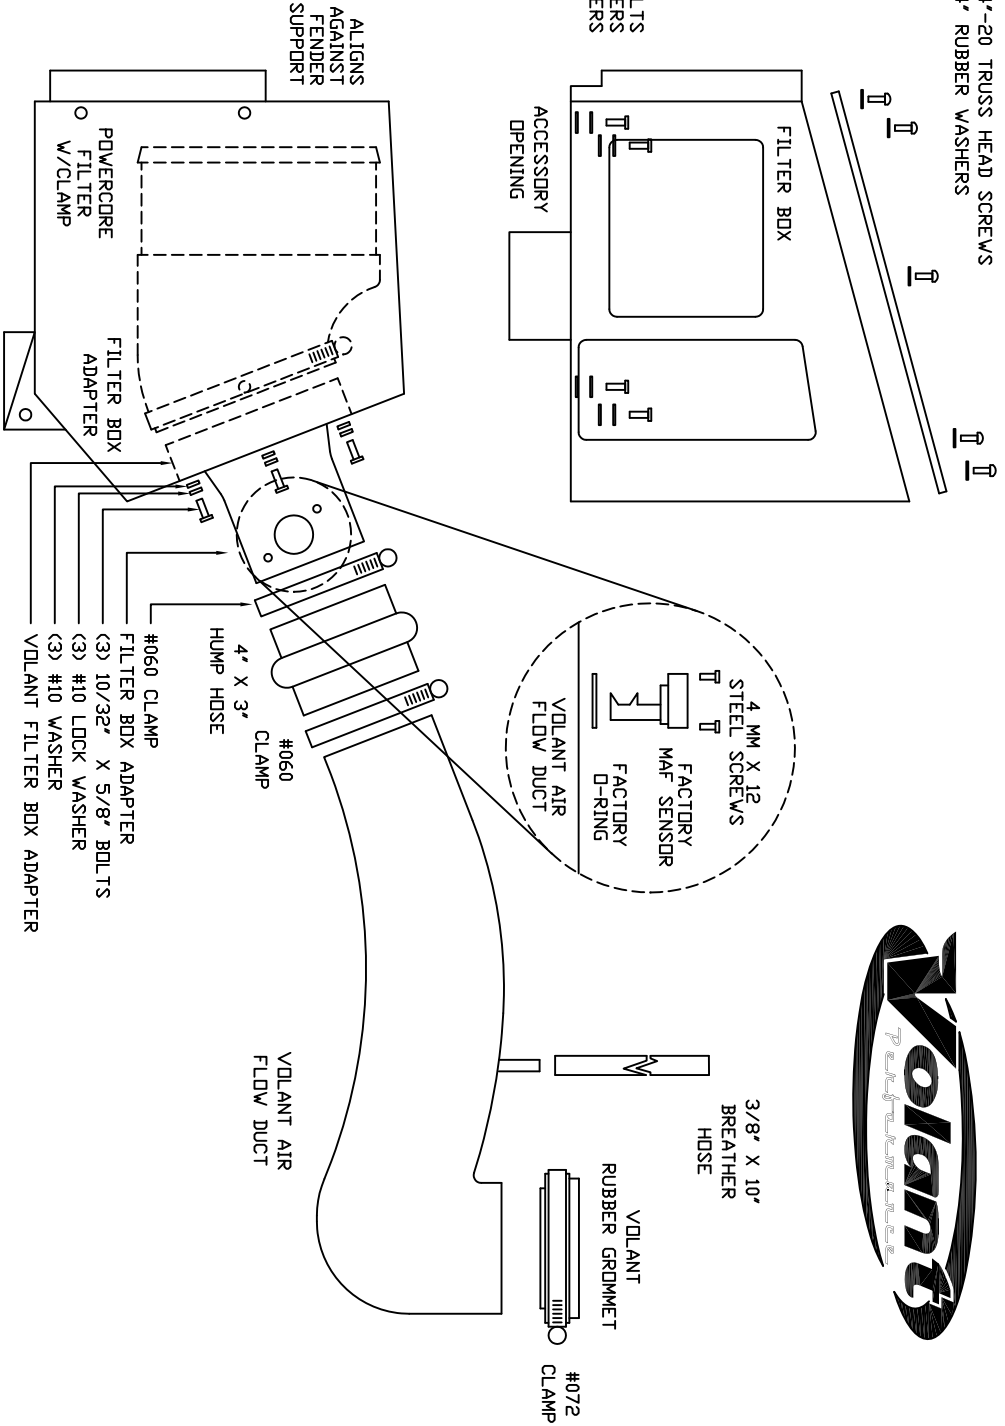

VOLANT COOL AIR INTAKES
 PART NO.: 154536
 INSTALLATION INSTRUCTIONS
 WWW.VOLANT.COM
 TECH SUPPORT: (909) 481-3888

		154536 PARTS LIST			
1	VOLANT FILTER BOX	1	4" X 3" HUMP HOSE	1	VOLANT RUBBER GROMMET
1	VOLANT FILTER BOX LID	2	#060 CLAMPS	1	3/8" X 10" BREATHER HOSE
1	VOLANT FILTER BOX ADAPTER	1	#072 CLAMP	2	4 MM X 12 SS SCREWS
1	VOLANT AIR FLOW DUCT	4	6 MM-25 BOLTS	3	#10 LOCK WASHERS
1	RAM FILTER W/CLAMP	3	10/32" X 5/8" BOLTS	3	#10 WASHERS
5	1/4"-20 TRUSS HEAD SCREWS	4	1/4" X 7/8" FENDER WASHERS		
5	1/4" RUBBER WASHERS	4	1/4" LOCK WASHERS		

NOTE: MUST REMOVE NEGATIVE BATTERY CABLE

VOLANT COOL AIR INTAKES
 PART NO.: 35353
 INSTALLATION INSTRUCTIONS
 WWW.VOLANT.COM
 TECH SUPPORT: (909) 481-3888

35353 PARTS LIST			
1	VOLANT RAM AIR SCDDP	4	1/4" LOCK WASHERS
2	#060 CLAMPS	1	6 MM NUT
1	3 3/4" X 6 1/2" SLEEVE	1	VOLANT 7057353534 BRACKET
3	1/4"-20 BOLTS	1	VOLANT 7057353531 BRACKET
1	6 MM BOLT	1	VOLANT 7057353533 BRACKET
3	1/4" WASHERS	1	VOLANT 7057353535 BRACKET
2	1/4" X 7/8" WASHERS	1	VOLANT 7057353533 BRACKET

FIGURE A.

FIGURE B.

FIGURE C.