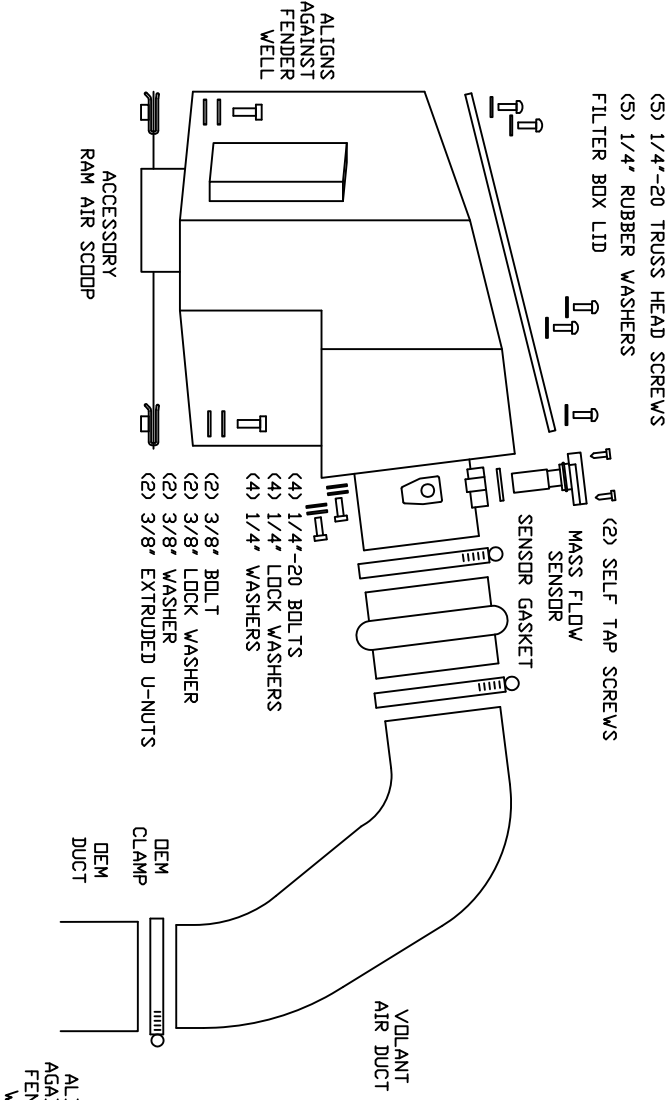

VOLANT COOL AIR INTAKES  
 PART NO: 16067  
 INSTALLATION INSTRUCTIONS  
 WWW.VOLANT.COM  
 TECH SUPPRT: (909) 481-3888

16067 PARTS LIST					
1	VOLANT FILTER BOX	4	1/4"-20 BOLTS	5	1/4" RUBBER WASHERS
1	VOLANT FILTER BOX LID	2	3/8" BOLT	1	SENSOR GASKET
1	VOLANT FILTER BOX ADAPTER	4	1/4" LOCK WASHERS	3	SELF TAP SCREWS
1	VOLANT AIR DUCT	4	1/4" WASHERS		
1	RAM FILTER W/CLAMP	2	3/8" WASHER		
1	4" X 3" HUMP HOSE REDCR	2	3/8" LOCK WASHER		
2	#064 CLAMPS	5	1/4"-20 TRUSS HEAD SCREWS		

SIDE VIEW

TOP VIEW