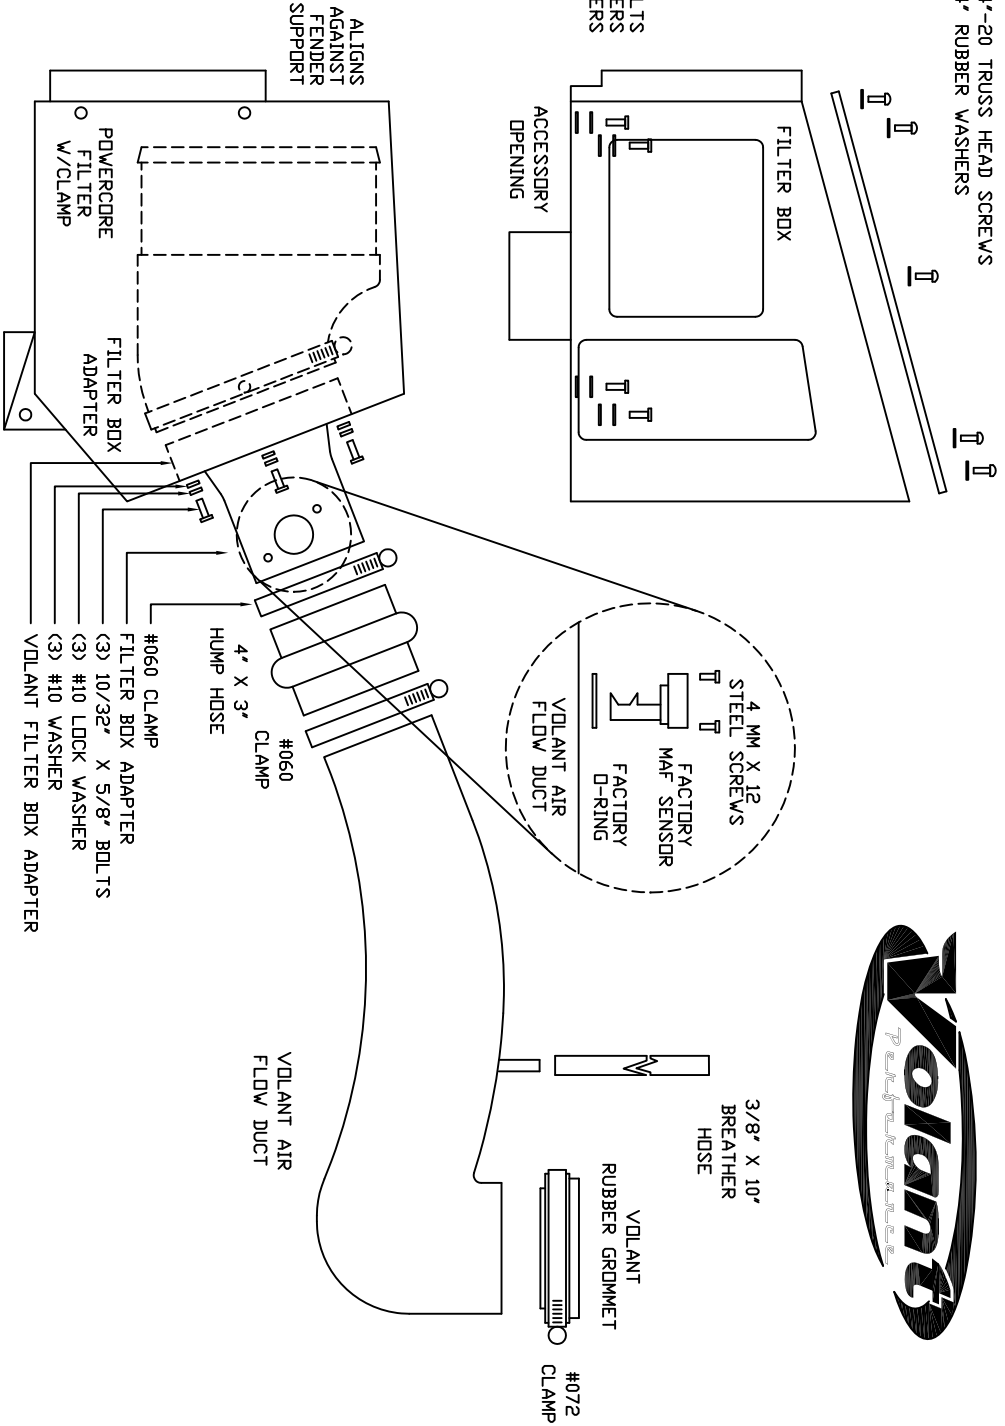

VOLANT COOL AIR INTAKES
 PART NO.: 154606
 INSTALLATION INSTRUCTIONS
 WWW.VOLANT.COM
 TECH SUPPORT: (909) 481-3888

154606 PARTS LIST					
1	VOLANT FILTER BOX	1	4" X 3" HUMP HOSE	1	VOLANT RUBBER GROMMET
1	VOLANT FILTER BOX LID	2	#060 CLAMPS	1	3/8" X 10" BREATHER HOSE
1	VOLANT FILTER BOX ADAPTER	1	#072 CLAMP	2	4 MM X 12 SS SCREWS
1	VOLANT AIR FLOW DUCT	4	6 MM-25 BOLTS	3	#10 LOCK WASHERS
1	RAM FILTER W/CLAMP	3	10/32" X 5/8" BOLTS	3	#10 WASHERS
5	1/4"-20 TRUSS HEAD SCREWS	4	1/4" X 7/8" FENDER WASHERS		
5	1/4" RUBBER WASHERS	4	1/4" LOCK WASHERS		

NOTE: MUST REMOVE NEGATIVE BATTERY CABLE