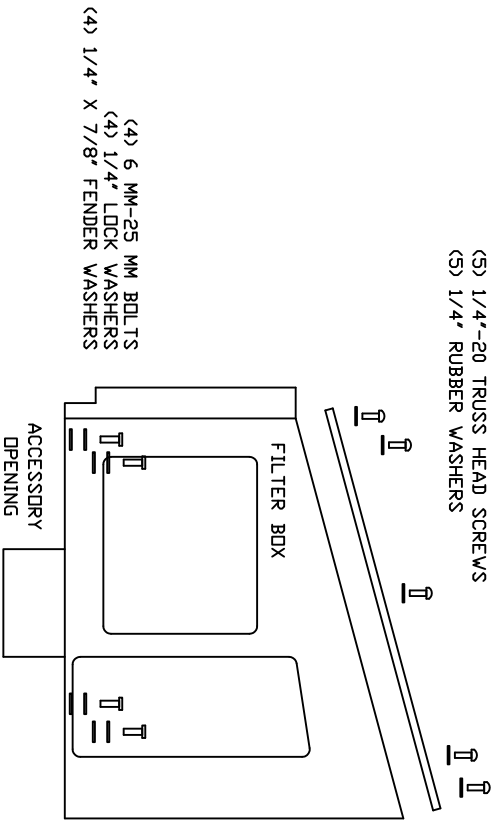

VOLANT COOL AIR INTAKES
 PART NO.: 154606
 INSTALLATION INSTRUCTIONS
 WWW.VOLANT.COM
 TECH SUPPORT: (909) 481-3888

154606 PARTS LIST					
1	VOLANT FILTER BOX	1	4" X 3" HUMP HOSE	1	VOLANT RUBBER GROMMET
1	VOLANT FILTER BOX LID	2	#060 CLAMPS	1	3/8" X 10" BREATHER HOSE
1	VOLANT FILTER BOX ADAPTER	1	#072 CLAMP	2	4 MM X 12 SS SCREWS
1	VOLANT AIR FLOW DUCT	4	6 MM-25 BOLTS	3	#10 LOCK WASHERS
1	RAM FILTER W/CLAMP	3	10/32" X 5/8" BOLTS	3	#10 WASHERS
5	1/4"-20 TRUSS HEAD SCREWS	4	1/4" X 7/8" FENDER WASHERS		
5	1/4" RUBBER WASHERS	4	1/4" LOCK WASHERS		

NOTE: MUST REMOVE NEGATIVE BATTERY CABLE