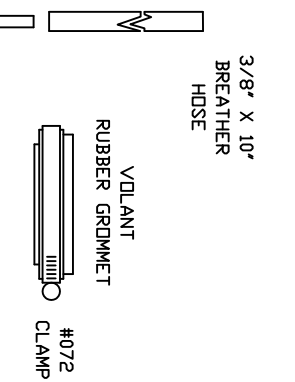

VOLANT COOL AIR INTAKES
 PART NO.: 154536
 INSTALLATION INSTRUCTIONS
 WWW.VOLANT.COM
 TECH SUPPORT: (909) 481-3888

		154536 PARTS LIST			
1	VOLANT FILTER BOX	1	4" X 3" HUMP HOSE	1	VOLANT RUBBER GROMMET
1	VOLANT FILTER BOX LID	2	#060 CLAMPS	1	3/8" X 10" BREATHER HOSE
1	VOLANT FILTER BOX ADAPTER	1	#072 CLAMP	2	4 MM X 12 SS SCREWS
1	VOLANT AIR FLOW DUCT	4	6 MM-25 BOLTS	3	#10 LOCK WASHERS
1	RAM FILTER W/CLAMP	3	10/32" X 5/8" BOLTS	3	#10 WASHERS
5	1/4"-20 TRUSS HEAD SCREWS	4	1/4" X 7/8" FENDER WASHERS		
5	1/4" RUBBER WASHERS	4	1/4" LOCK WASHERS		

NOTE: MUST REMOVE NEGATIVE BATTERY CABLE