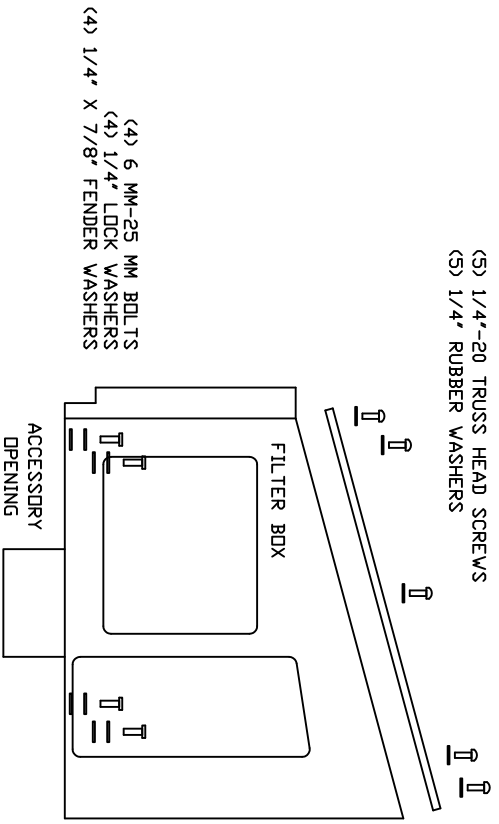

VOLANT COOL AIR INTAKES
 PART NO.: 154536
 INSTALLATION INSTRUCTIONS
 WWW.VOLANT.COM
 TECH SUPPORT: (909) 481-3888

		154536 PARTS LIST			
1	VOLANT FILTER BOX	1	4" X 3" HUMP HOSE	1	VOLANT RUBBER GROMMET
1	VOLANT FILTER BOX LID	2	#060 CLAMPS	1	3/8" X 10" BREATHER HOSE
1	VOLANT FILTER BOX ADAPTER	1	#072 CLAMP	2	4 MM X 12 SS SCREWS
1	VOLANT AIR FLOW DUCT	4	6 MM-25 BOLTS	3	#10 LOCK WASHERS
1	RAM FILTER W/CLAMP	3	10/32" X 5/8" BOLTS	3	#10 WASHERS
5	1/4"-20 TRUSS HEAD SCREWS	4	1/4" X 7/8" FENDER WASHERS		
5	1/4" RUBBER WASHERS	4	1/4" LOCK WASHERS		

NOTE: MUST REMOVE NEGATIVE BATTERY CABLE