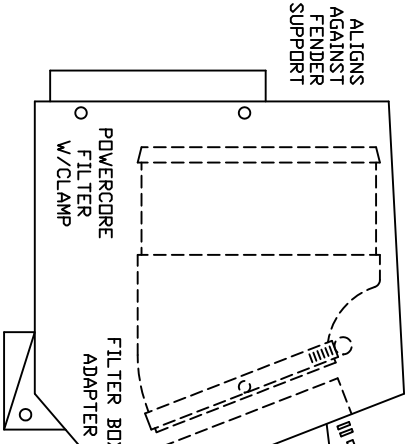

VOLANT COOL AIR INTAKES
 PART NO.: 154536
 INSTALLATION INSTRUCTIONS
 WWW.VOLANT.COM
 TECH SUPPORT: (909) 481-3888

		154536 PARTS LIST			
1	VOLANT FILTER BOX	1	4" X 3" HUMP HOSE	1	VOLANT RUBBER GROMMET
1	VOLANT FILTER BOX LID	2	#060 CLAMPS	1	3/8" X 10" BREATHER HOSE
1	VOLANT FILTER BOX ADAPTER	1	#072 CLAMP	2	4 MM X 12 SS SCREWS
1	VOLANT AIR FLOW DUCT	4	6 MM-25 BOLTS	3	#10 LOCK WASHERS
1	RAM FILTER W/CLAMP	3	10/32" X 5/8" BOLTS	3	#10 WASHERS
5	1/4"-20 TRUSS HEAD SCREWS	4	1/4" X 7/8" FENDER WASHERS		
5	1/4" RUBBER WASHERS	4	1/4" LOCK WASHERS		

NOTE: MUST REMOVE NEGATIVE BATTERY CABLE