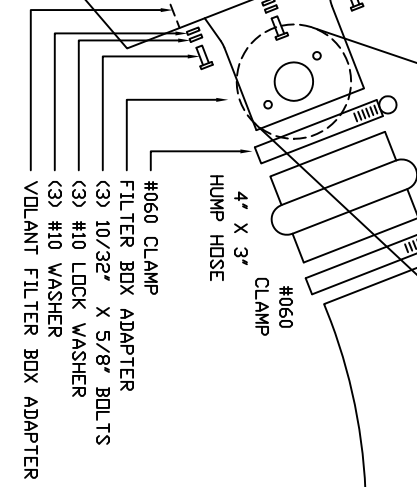

VOLANT COOL AIR INTAKES
 PART NO.: 154536
 INSTALLATION INSTRUCTIONS
 WWW.VOLANT.COM
 TECH SUPPORT: (909) 481-3888

		154536 PARTS LIST			
1	VOLANT FILTER BOX	1	4" X 3" HUMP HOSE	1	VOLANT RUBBER GROMMET
1	VOLANT FILTER BOX LID	2	#060 CLAMPS	1	3/8" X 10" BREATHER HOSE
1	VOLANT FILTER BOX ADAPTER	1	#072 CLAMP	2	4 MM X 12 SS SCREWS
1	VOLANT AIR FLOW DUCT	4	6 MM-25 BOLTS	3	#10 LOCK WASHERS
1	RAM FILTER W/CLAMP	3	10/32" X 5/8" BOLTS	3	#10 WASHERS
5	1/4"-20 TRUSS HEAD SCREWS	4	1/4" X 7/8" FENDER WASHERS		
5	1/4" RUBBER WASHERS	4	1/4" LOCK WASHERS		

NOTE: MUST REMOVE NEGATIVE BATTERY CABLE