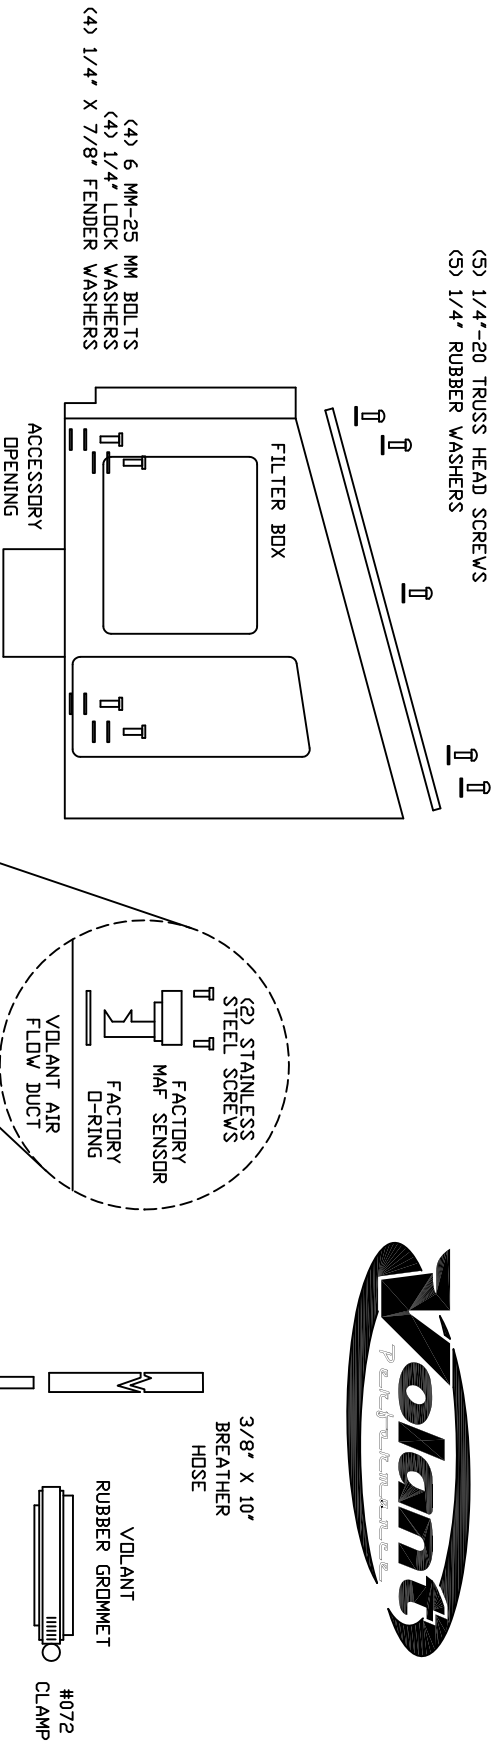

VOLANT COOL AIR INTAKES  
 PART NO.: 15453  
 INSTALLATION INSTRUCTIONS  
 WWW.VOLANT.COM  
 TECH SUPPORT: (909) 481-3888

15453 PARTS LIST					
1	VOLANT FILTER BOX	1	4" X 3" HUMP HOSE	1	VOLANT RUBBER GROMMET
1	VOLANT FILTER BOX LID	2	#060 CLAMPS	1	3/8" X 10' BREATHER HOSE
1	VOLANT FILTER BOX ADAPTER	1	#072 CLAMP	2	4 MM X 12 SS SCREWS
1	VOLANT AIR FLOW DUCT	4	6 MM-25 BOLTS	3	#10 LOCK WASHERS
1	RAM FILTER W/CLAMP	3	10/32" X 5/8" BOLTS	3	#10 WASHERS
5	1/4"-20 TRUSS HEAD SCREWS	4	1/4" X 7/8" FENDER WASHERS		
5	1/4" RUBBER WASHERS	4	1/4" LOCK WASHERS		

NOTE: MUST REMOVE NEGATIVE BATTERY CABLE